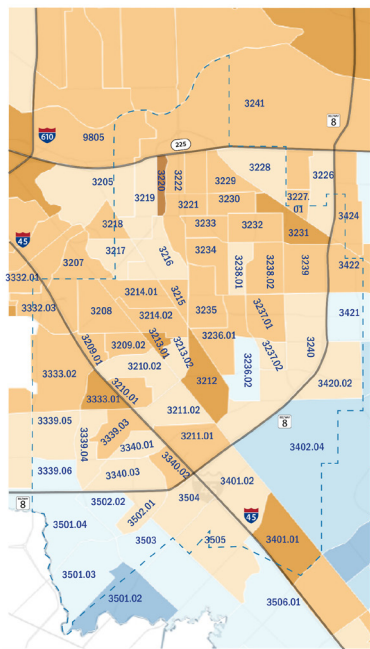

Weekly Census Update

Brought to you by Pasadena ISD Communications Department ■ August 19, 2020

Census count progression picking up, block walking has begun

The US Census Bureau began door to door canvassing last week. Census workers have to pick up the pace after a long delay caused by the COVID-19 pandemic.

Further, the deadline date has been rescheduled several times and most recently was moved up from October 31 to September 30 of this year in order to meet a reporting deadline in January of 2021.

As Pasadena ISD has continued to analyze the Census tracts relevant to Pasadena ISD, progress had come to a

near standstill nationwide for the summer months.

However, numbers have been growing tremendously since the door to door canvassing began last week.

Percentage	# of Census Tracts
0 - 10	0
10 - 20	0
20 - 30	1
30 - 40	2
40 - 50	20
50 - 60	16
60 - 70	20
70 - 80	9
80 - 90	1
90-100	0